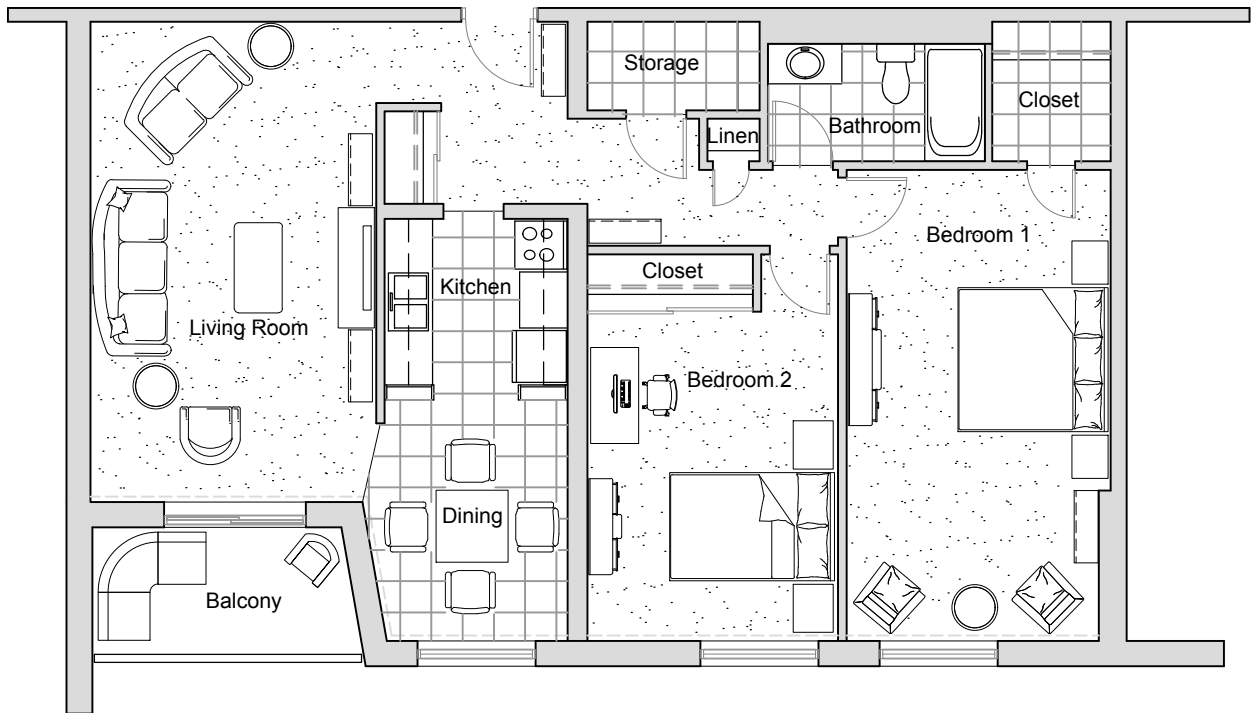

700 Horizon - 2 Bedroom 1,016 ft²

Unit 209

RESIDENTIAL

Key Plan - 2nd Floor

Last Modified; 2020 11 30

For more information please contact:
info@summitproperties.ca | 519.914.2761