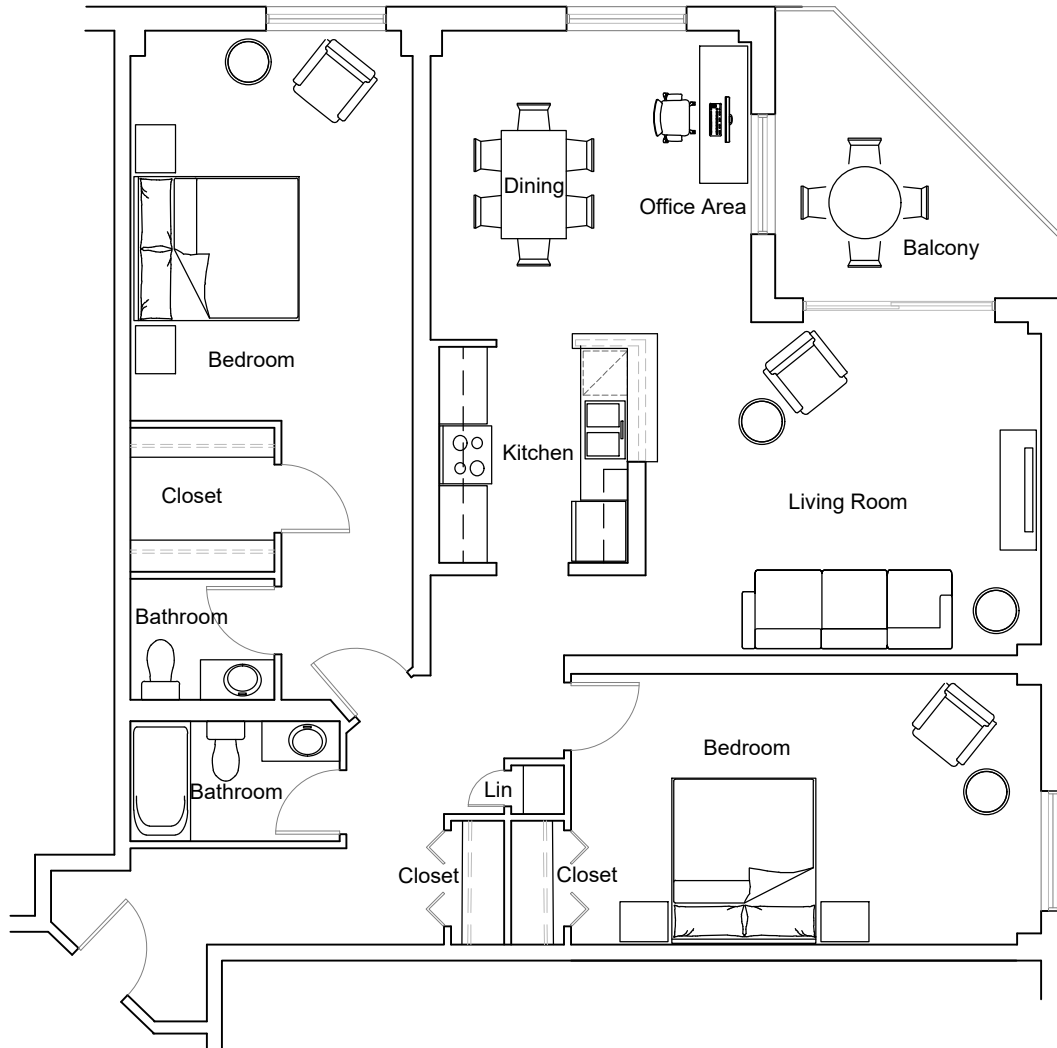

# 565 Proudfoot - 2 Bedroom 1,320 ft<sup>2</sup>

Unit: 210-1210

**RESIDENTIAL**

Last Modified; 2022 09 26

For more information please contact:  
info@summitproperties.ca | 519.914.2761