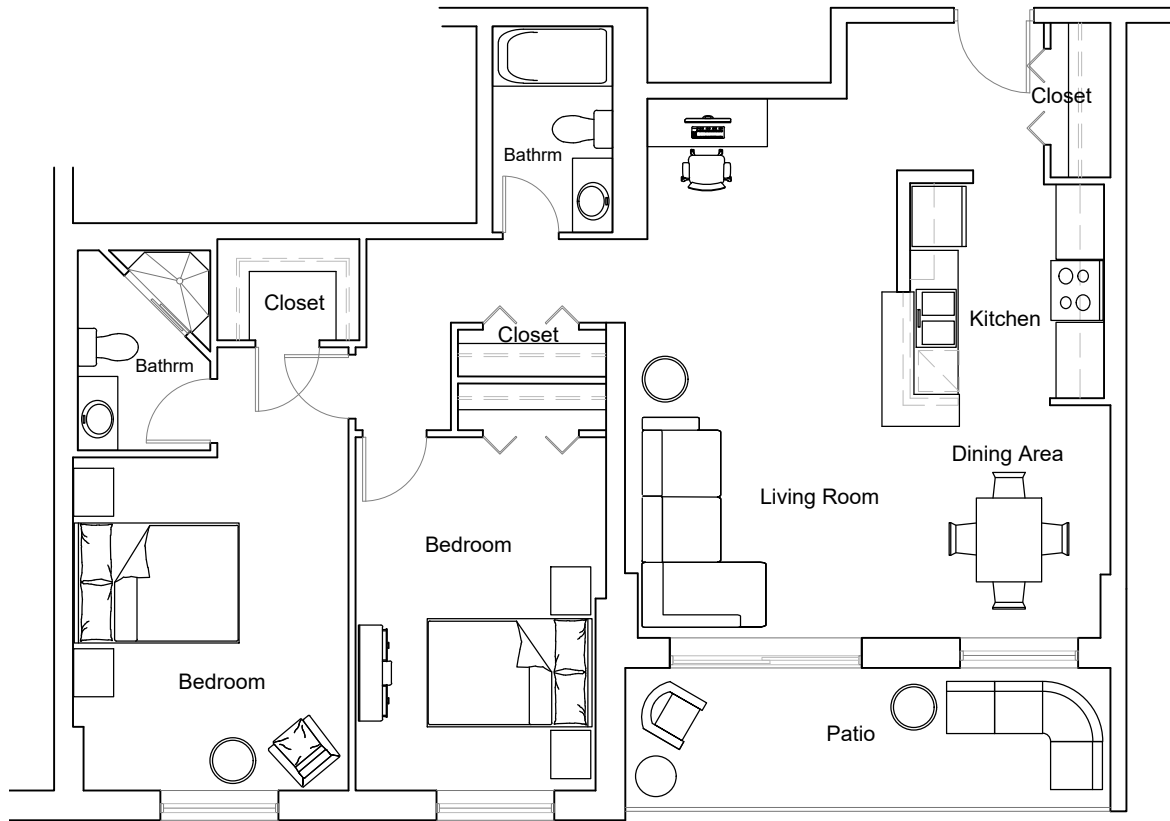

535 Proudfoot - 2 Bedroom 1,050 ft²

Unit: 208-1208

RESIDENTIAL

Last Modified; 2022 04 24

Key Plan

For more information please contact:
info@summitproperties.ca | 519.914.2761