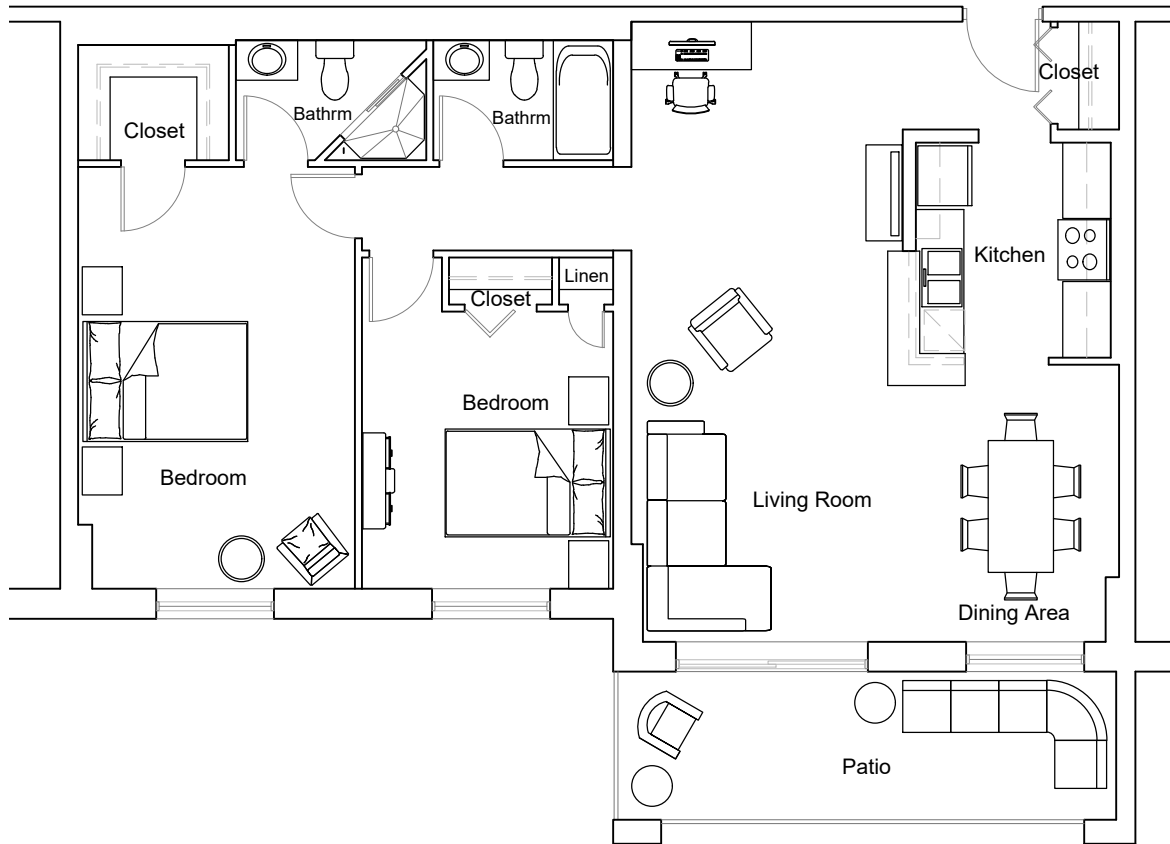

535 Proudfoot - 2 Bedroom 1,046 ft²

Unit: 204-1204

RESIDENTIAL

Last Modified; 2022 04 24

Key Plan

For more information please contact:
info@summitproperties.ca | 519.914.2761