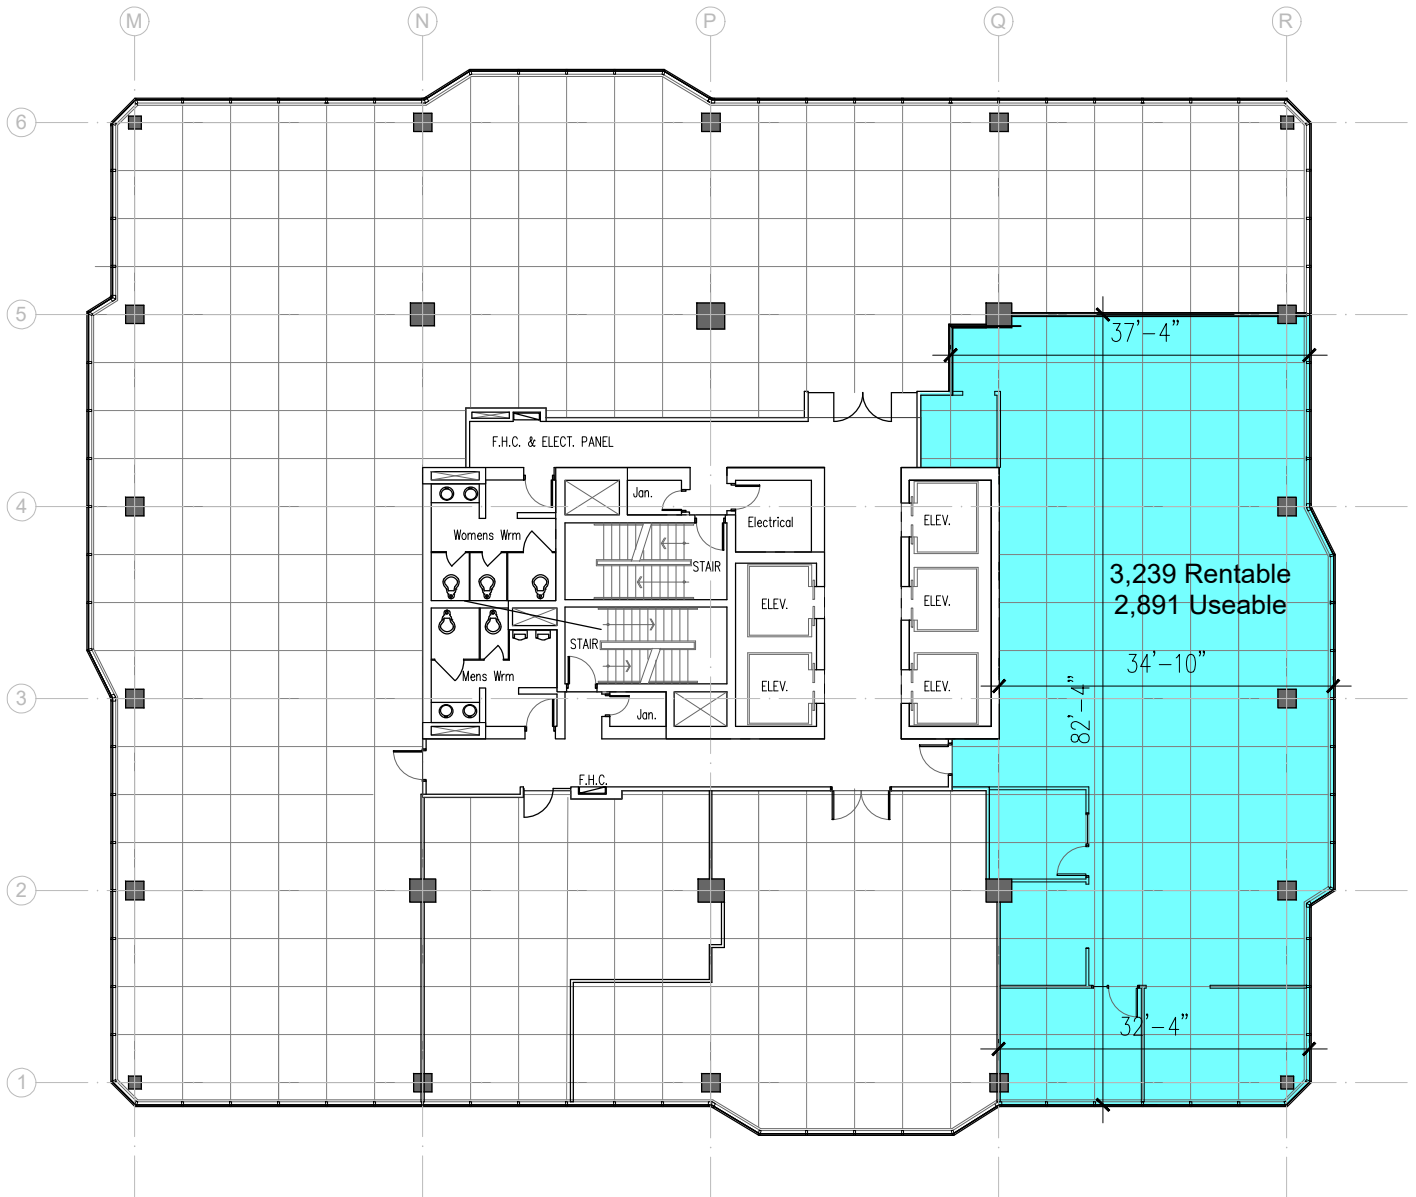

Talbot Centre 148 FULLARTON

14th Floor - 3,239 ft²

OFFICE

Last Modified; 2024 05 30

Plan by www.DIMENSIONS-ca.com

For more information please contact:

Nadine Baxter

nadine@summitproperties.ca | 519.914.2766