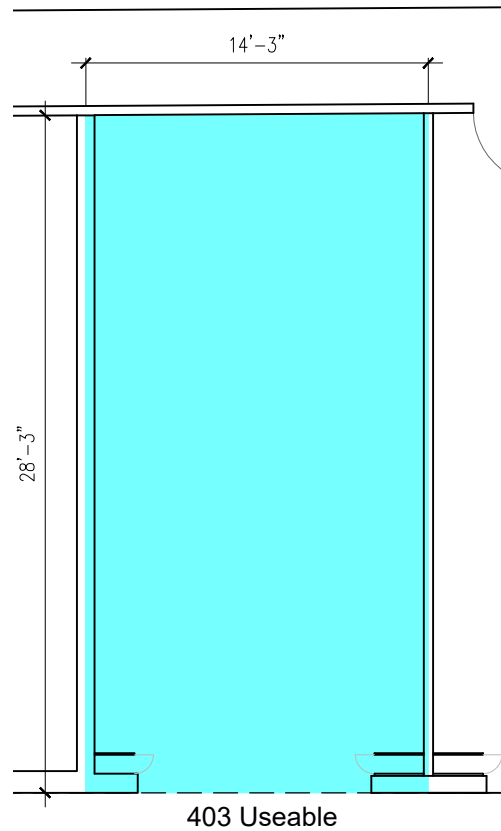

Talbot Centre
142 FULLARTON

Unit R25 - 403 ft²

RETAIL

Last Modified; 2024 04 25

Plan by www.DIMENSIONS-ca.com

For more information please contact:

Nadine Baxter

nadine@summitproperties.ca | 519.914.2766