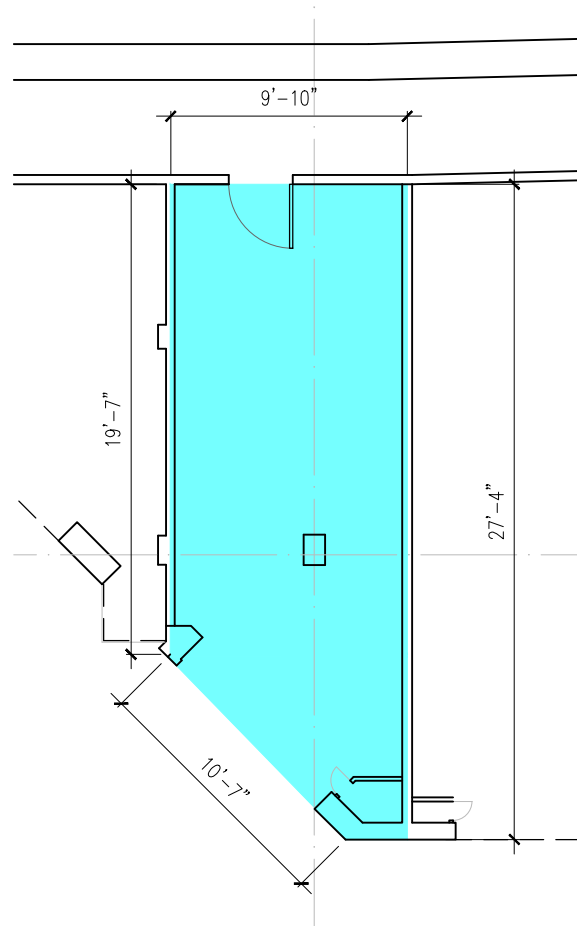

Talbot Centre 142 FULLARTON

Unit R22 - 242 ft²

RETAIL

Last Modified; 2024 04 25
Plan by www.DIMENSIONS-ca.com

For more information please contact:
Nadine Baxter
nadine@summitproperties.ca | 519.914.2766