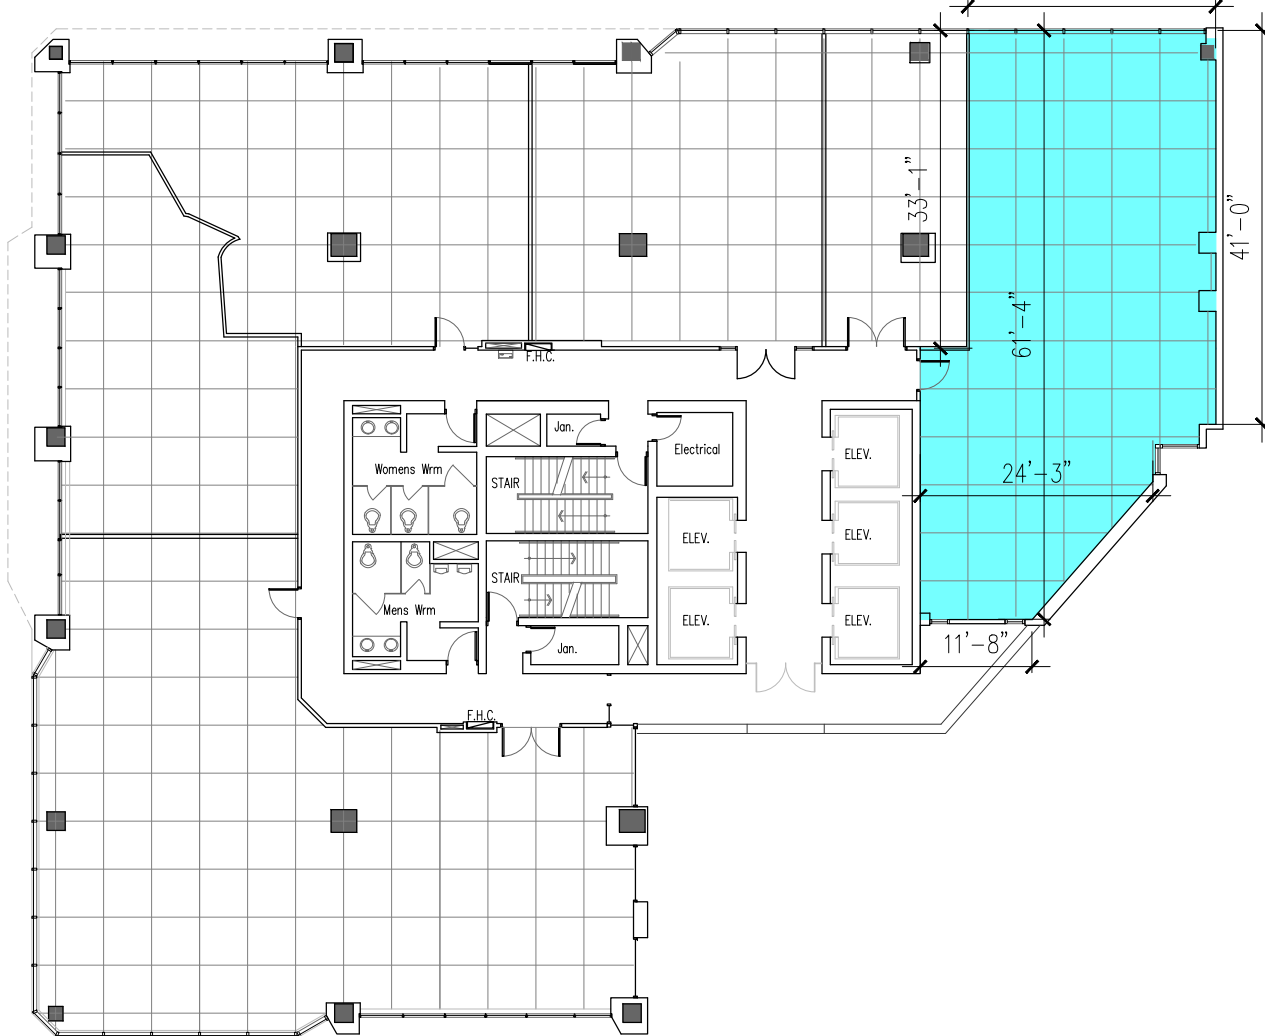

Talbot Centre 140 FULLARTON

2nd Floor - 1,867 sf

1,867 Sq. Ft. Rentable
1,511 Sq. Ft. Useable
25'-10"

Last Modified; 2024 05 10
Plan by www.DIMENSIONS-ca.com

For more information please contact:
Nadine Baxter
nadine@summitproperties.ca | 519.914.2766